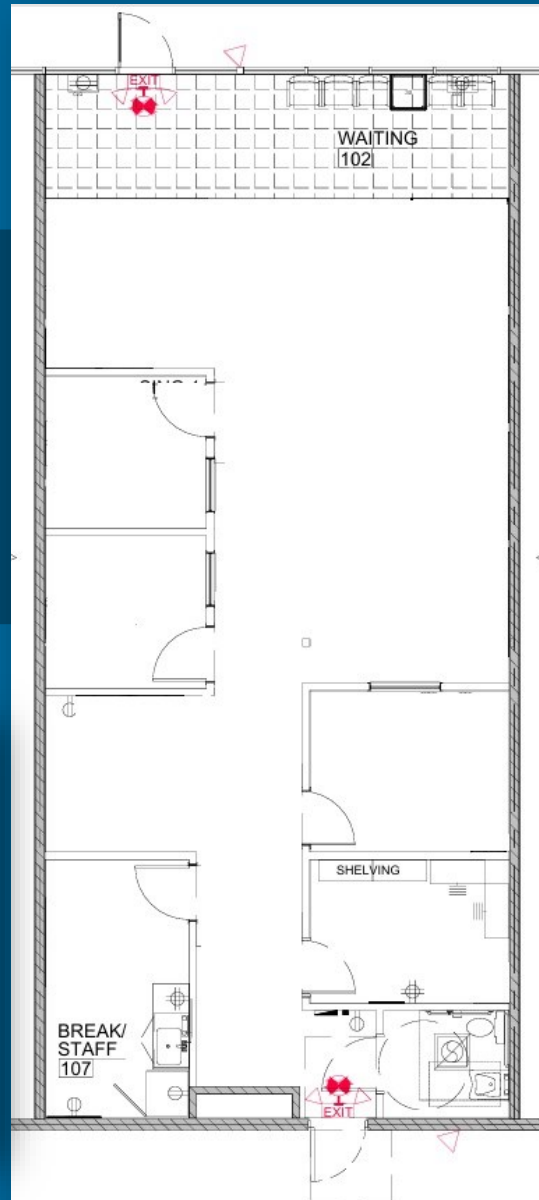

FLOOR PLAN

1,575 SF

Contact Us Today!

To learn more or schedule a tour:

☎ 903-794-3606

✉ Donovan@schimmingcompany.com

🌐 www.schimmingcompany.com