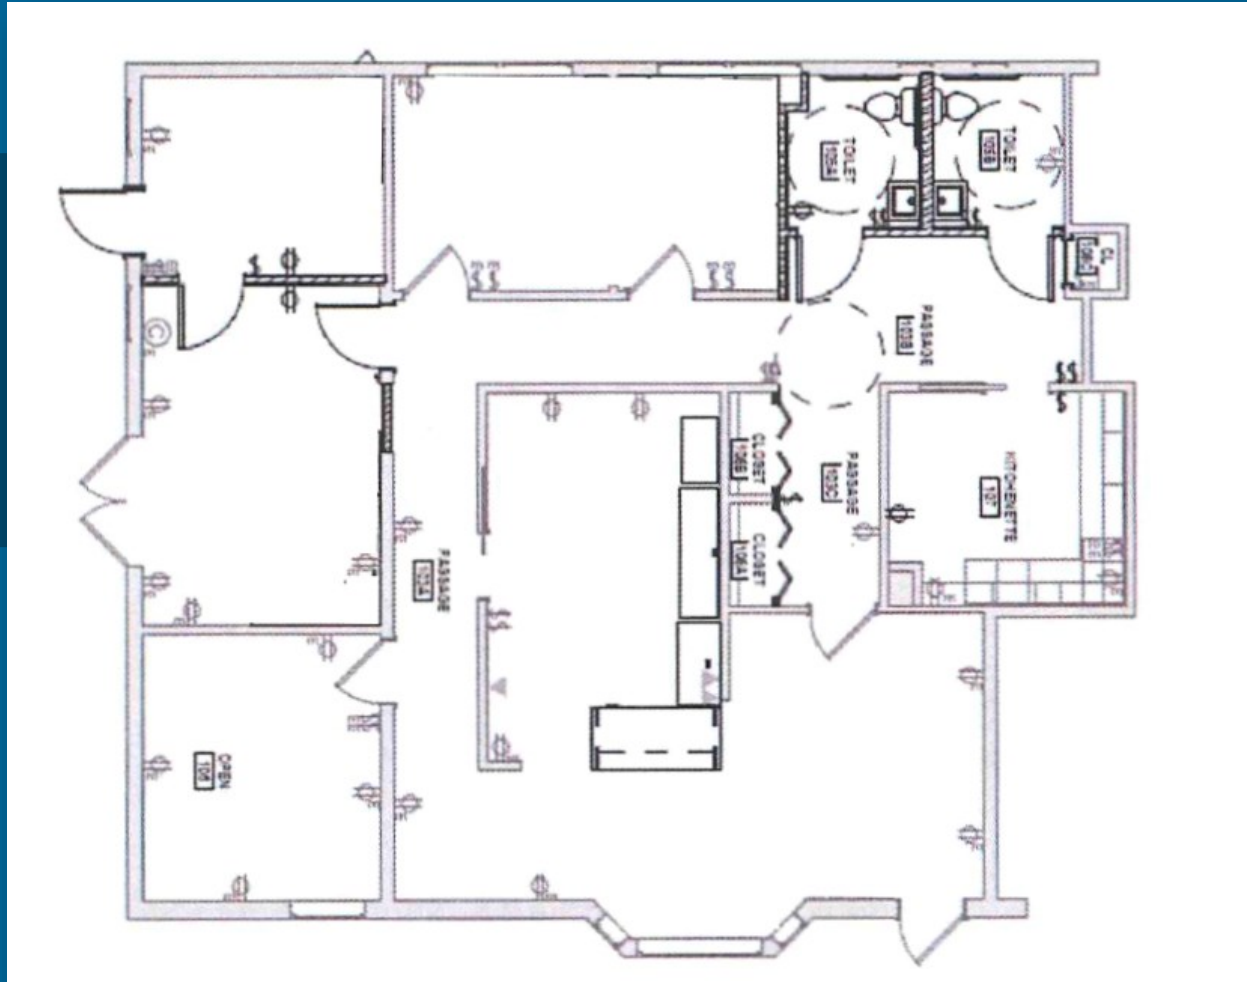

FLOOR PLAN

Contact Us Today!

To learn more or schedule a tour:

📞 903-794-3606

✉ Donovan@schimmingcompany.com

🌐 www.schimmingcompany.com

1,747 SF